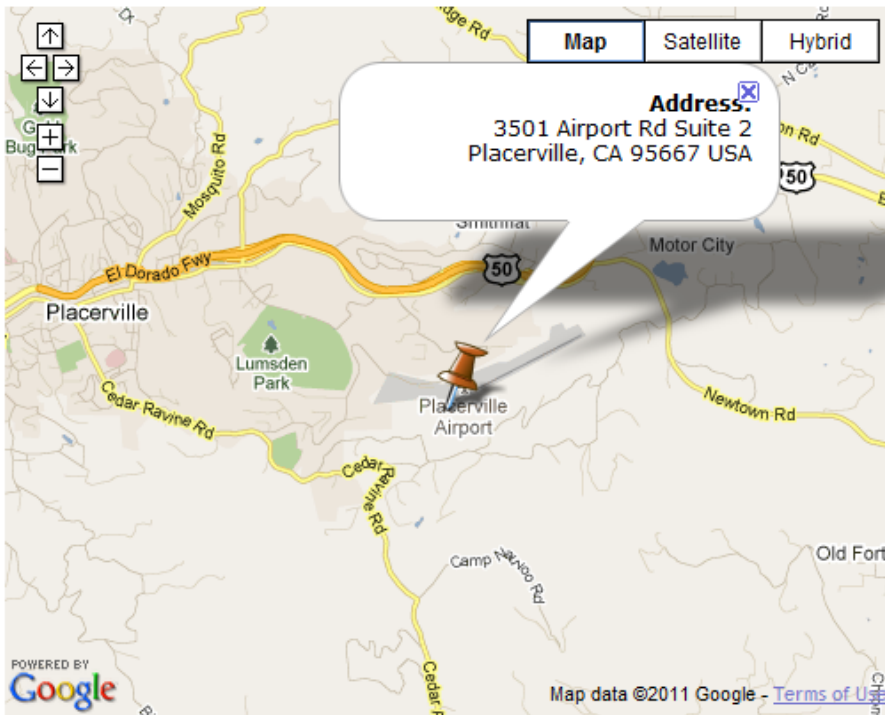

# Sacramento Airport

Distance: 58.99 mi Time: 1 hr 5 mins

Start on AIRPORT BLVD going toward MCNAIR CIR - go 0.2 mi

Bear Right on MCNAIR CIR toward RENTAL CARS/AIRPORT EXIT/TERMINAL B/ECONOMY PARKING - go 0.1 mi

Continue on AVIATION DR - go 0.4 mi

Bear Right on CROSSFIELD DR - go 0.3 mi

Turn Left to take ramp onto AIRPORT BLVD - go 0.6 mi

Take ramp onto I-5 S toward SACRAMENTO - go 9.7 mi

Take the SAN FRANCISCO/FRESNO exit onto US-50 E toward FRESNO (CA-99) - go 46.0 mi

Take exit #49/POINT VIEW DRIVE/AIRPORT - go 0.2 mi

Turn Right on N POINT VIEW DR

Turn Right on BROADWAY - go 0.3 mi

Turn Left on AIRPORT RD - go 1.1 mi

Arrive at 3501 AIRPORT RD, PLACERVILLE, on the Left